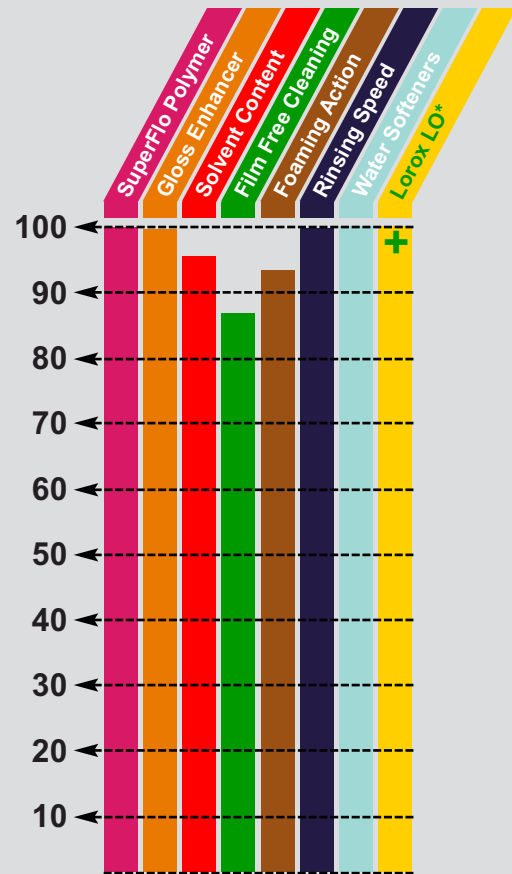

HOUSE WASH

Emulsifier PLUS

**55 GALLONS
SALE \$139.00**

BLEACH FRIENDLY house wash for vinyl, aluminum and wood siding.

One drum pak of EMULSIFIER PLUS makes **55 GALLONS** of a Severe Duty Extract.

Contains a heavy concentration of 'bleach' friendly surfactants and solvents, 'buffered' heavy duty builders, 'quick rinse' agents and silicone based gloss enhancers.

Available Sizes:

55 Gallon Drum Pak **#EMUP55** ~~\$152.00~~
 30 Gallon Drum Pak **#EMUP30** \$ 91.00
 5 Gallon Drum Pak **#EMUP5** \$ 50.00

SHIPPING INCLUDED

To determine which product is best suited for you visit our website at www.envirospec.com

*Contains Lorox LO surfactant

When you have to penetrate an inch of mildew FIRST the easy answer is Emulsifier Plus!

An important part of our house wash detergent portfolio has focused on a method to combine 'sodium hypochlorite' (chlorine) with a detergent. Our customers need to do this in order to work through a heavy build-up of mold/mildew before they can get at other surface pollutants that bleach will not clean.